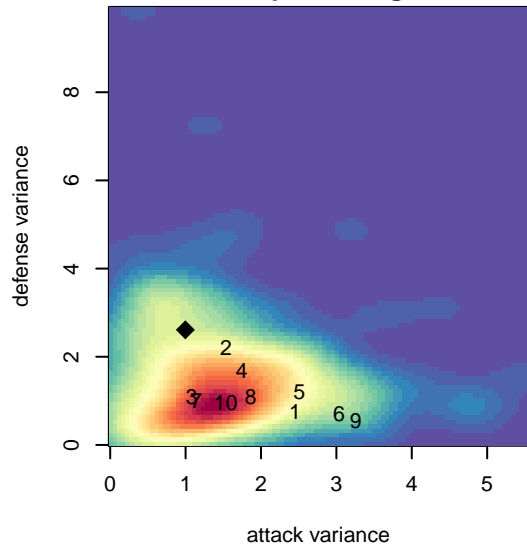

Crossfire Select Barnes B96

Crossfire Select SC
 Redmond, WA
 B96 total strength=1657
 attack=19.87 defense=19.06
 fall league = NPSL B18D2

alt names used:
 Crossfire Select Barnes 96
 Crossfire Select B96 Barnes
 Crossfire Select B96-Barnes

Venues played:
 2014 Crossfire Select Cup BU18
 2014 Mt Hood Challenge U17-19
 2014 NPSL B18D2
 2014 Founders Cup B96 19

Crossfire Select Barnes B96
 Dots are actual minus expected GF (blue circles) and GA (red triangles).
 Blue line is smoothed change in attack strength. Red is smoothed change in defense strength.

**attack and defense variance (black dot)
relative to other teams
and top 10 in region**

**attack and defense rating
relative to others at age
and all opponents in last 13 months**

Performance relative to 13 month average