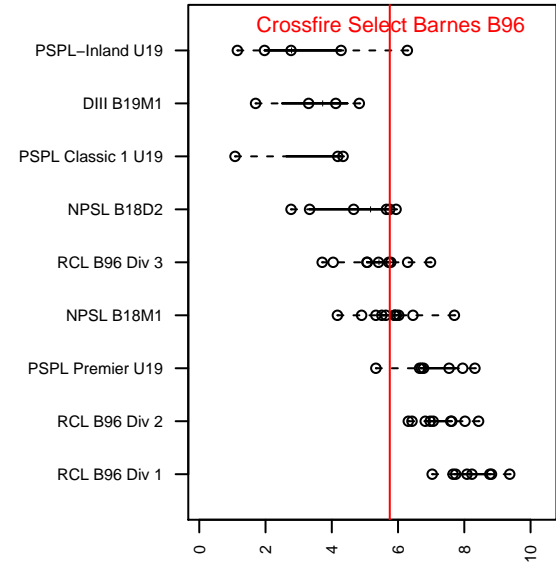

Crossfire Select Barnes B96

Crossfire Select SC
 Redmond, WA
 B96 total strength=1657
 attack=19.87 defense=19.06
 fall league = NPSL B18D2

alt names used:
 Crossfire Select Barnes 96
 Crossfire Select B96 Barnes
 Crossfire Select B96-Barnes

Venues played:
 2014 Crossfire Select Cup BU18
 2014 Mt Hood Challenge U17-19
 2014 NPSL B18D2
 2014 Founders Cup B96 19

Crossfire Select Barnes B96
 Dots are actual minus expected GF (blue circles) and GA (red triangles).
 Blue line is smoothed change in attack strength. Red is smoothed change in defense strength.

**attack and defense variance (black dot)
relative to other teams
and top 10 in region**

**attack and defense rating
relative to others at age
and all opponents in last 13 months**

Performance relative to 13 month average